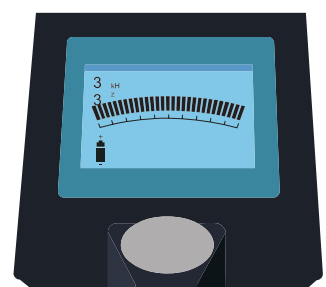

CABLE & PIPE LOCATOR

Cable Route Tracer. Cable Avoidance Tools

Product Features:

3 position mode selector switch

Built in spare battery pack

Built to Last - IP65 sealed Robust casing

Always on the Job
Replaceable skidplates
Abrasion from usage on asphalt, rough surfaces will not hinder the functioning.

Digital Display with bargraph for easy locating, pin pointing and direction of buried utility

Push Button for Depth

Sensitivity control for precise locating

Double Antennae system rejects unwanted ambient signals for precise locating

Adjust output power level

Built in storage space for earth stake, auxillary leads & accessories.

Digital Display show quality of connection to the utility service.

Pulse & continuous output options enable triple confirmation of utility being located or traced.