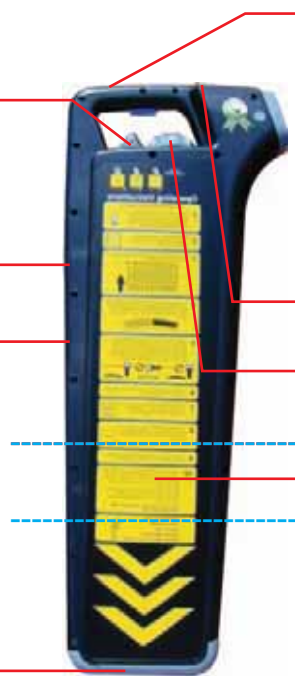

CABLE & PIPE LOCATOR

Cable Route Tracer. Cable Avoidance Tools

Product Features:

3 position mode selector switch

Built in spare battery pack

Built to Last - IP65 sealed Robust casing

Always on the Job
Replaceable skidplates
Abrasion from usage on asphalt, rough surfaces will not hinder the functioning.

Digital Display with bargraph for easy locating, pin pointing and direction of buried utility

Push Button for Depth

Sensitivity control for precise locating

Double Antennae system rejects unwanted ambient signals for precise locating

Adjust output power level

Built in storage space for earth stake, auxillary leads & accessories.

Digital Display show quality of connection to the utility service.

Pulse & continuous output options enable triple confirmation of utility being located or traced.